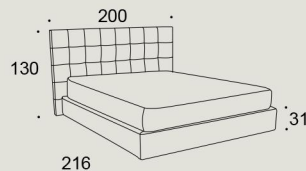

Letto matrimoniale